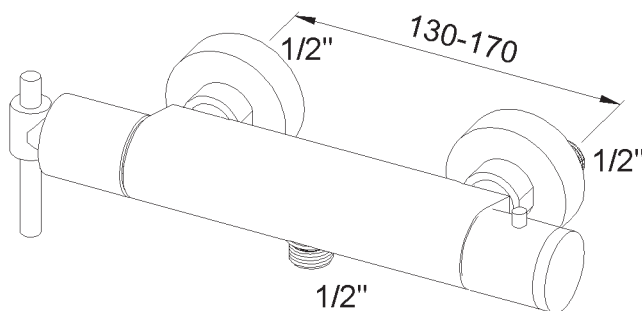

**PRODUCT TECHNICAL SHEET**

Collection : **DYNAMIC**

Ref. : **4527.--.73**

Thermostatique de douche apparent

Opbouw douchethermostaat

Wall-mounted shower thermostatic

**Picture**

**Product details**

Internal mechanism : Ceramic valve 1/4 turn  
Thermostatic wax cartridge

**Technical drawing**

RAO.V01