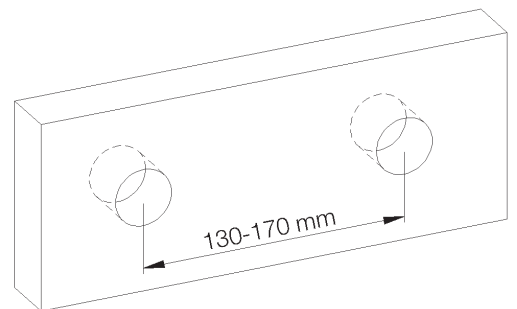

**PRODUCT TECHNICAL SHEET**

Collection : **DYNAMIC**

Ref. : **4527.--.73**

Thermostatique de douche apparent

Opbouw douchethermostaat

Wall-mounted shower thermostatic

**Picture**

**Product details**

Internal mechanism : Ceramic valve 1/4 turn  
Thermostatic wax cartridge

**Technical drawing**

RAO.V01