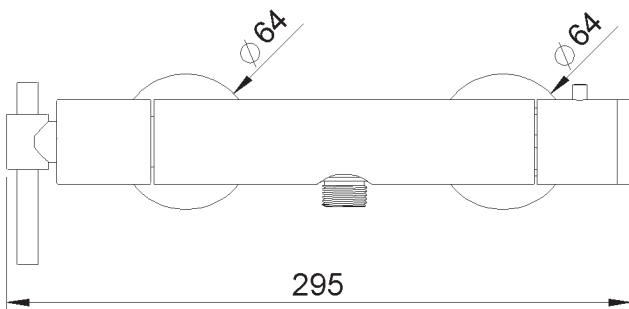

**PRODUCT TECHNICAL SHEET**

Collection : **DYNAMIC**

Ref. : **4527.--.73**

Thermostatique de douche apparent

Opbouw douchethermostaat

Wall-mounted shower thermostatic

**Picture**

**Product details**

Internal mechanism : Ceramic valve 1/4 turn  
Thermostatic wax cartridge

**Technical drawing**

RAO.V01